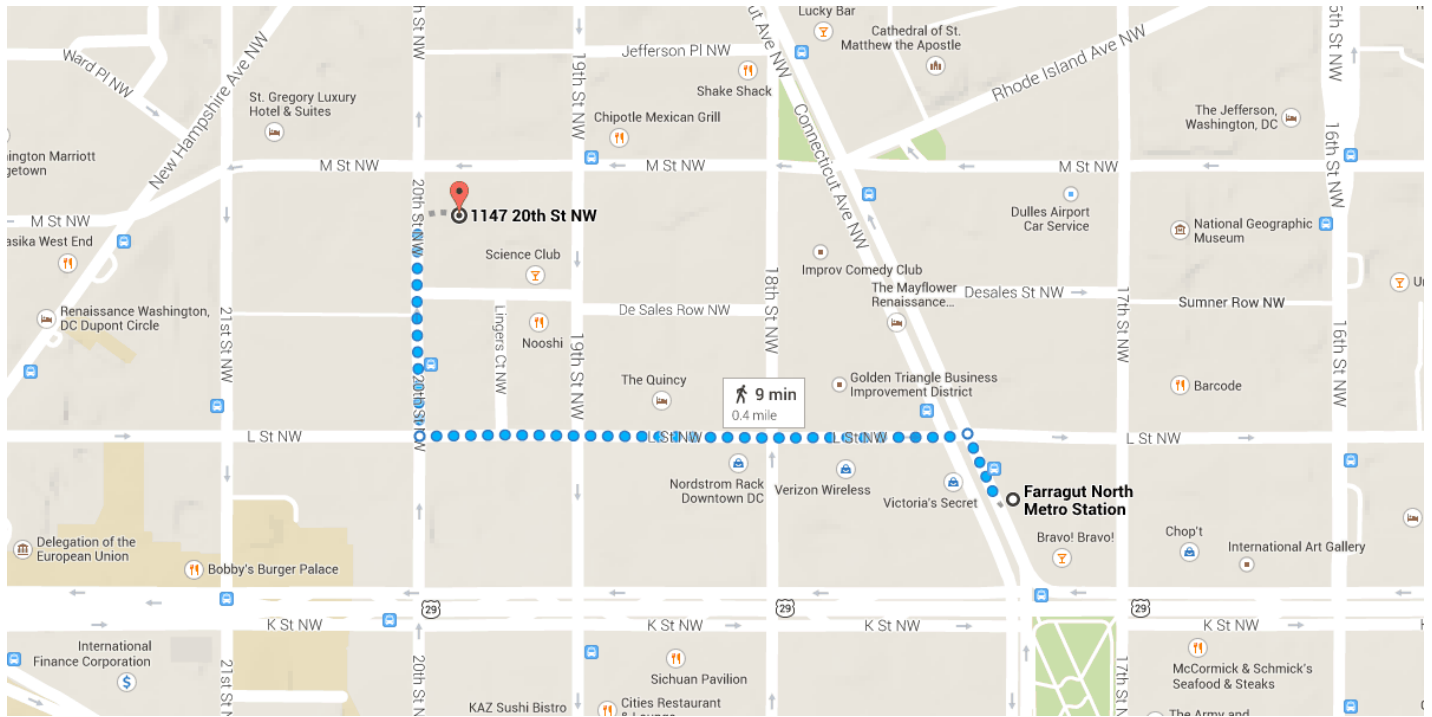

Walk 0.4 mile, 9 min

### Directions from Farragut North Metro Station to 1147 20th St NW

### Farragut North Metro Station Use caution - may involve errors or sections not suited for walking

- 1. Head northwest on Connecticut Ave NW toward L St NW  
↑ 203 ft
- 2. Turn left onto L St NW  
↶ 0.3 mi
- 3. Turn right onto 20th St NW  
↷ Destination will be on the right  
0.1 mi

### 1147 20th St NW

Washington, DC 20036

These directions are for planning purposes only. You may find that construction projects, traffic, weather, or other events may cause conditions to differ from the map results, and you should plan your route accordingly. You must obey all signs or notices regarding your route.